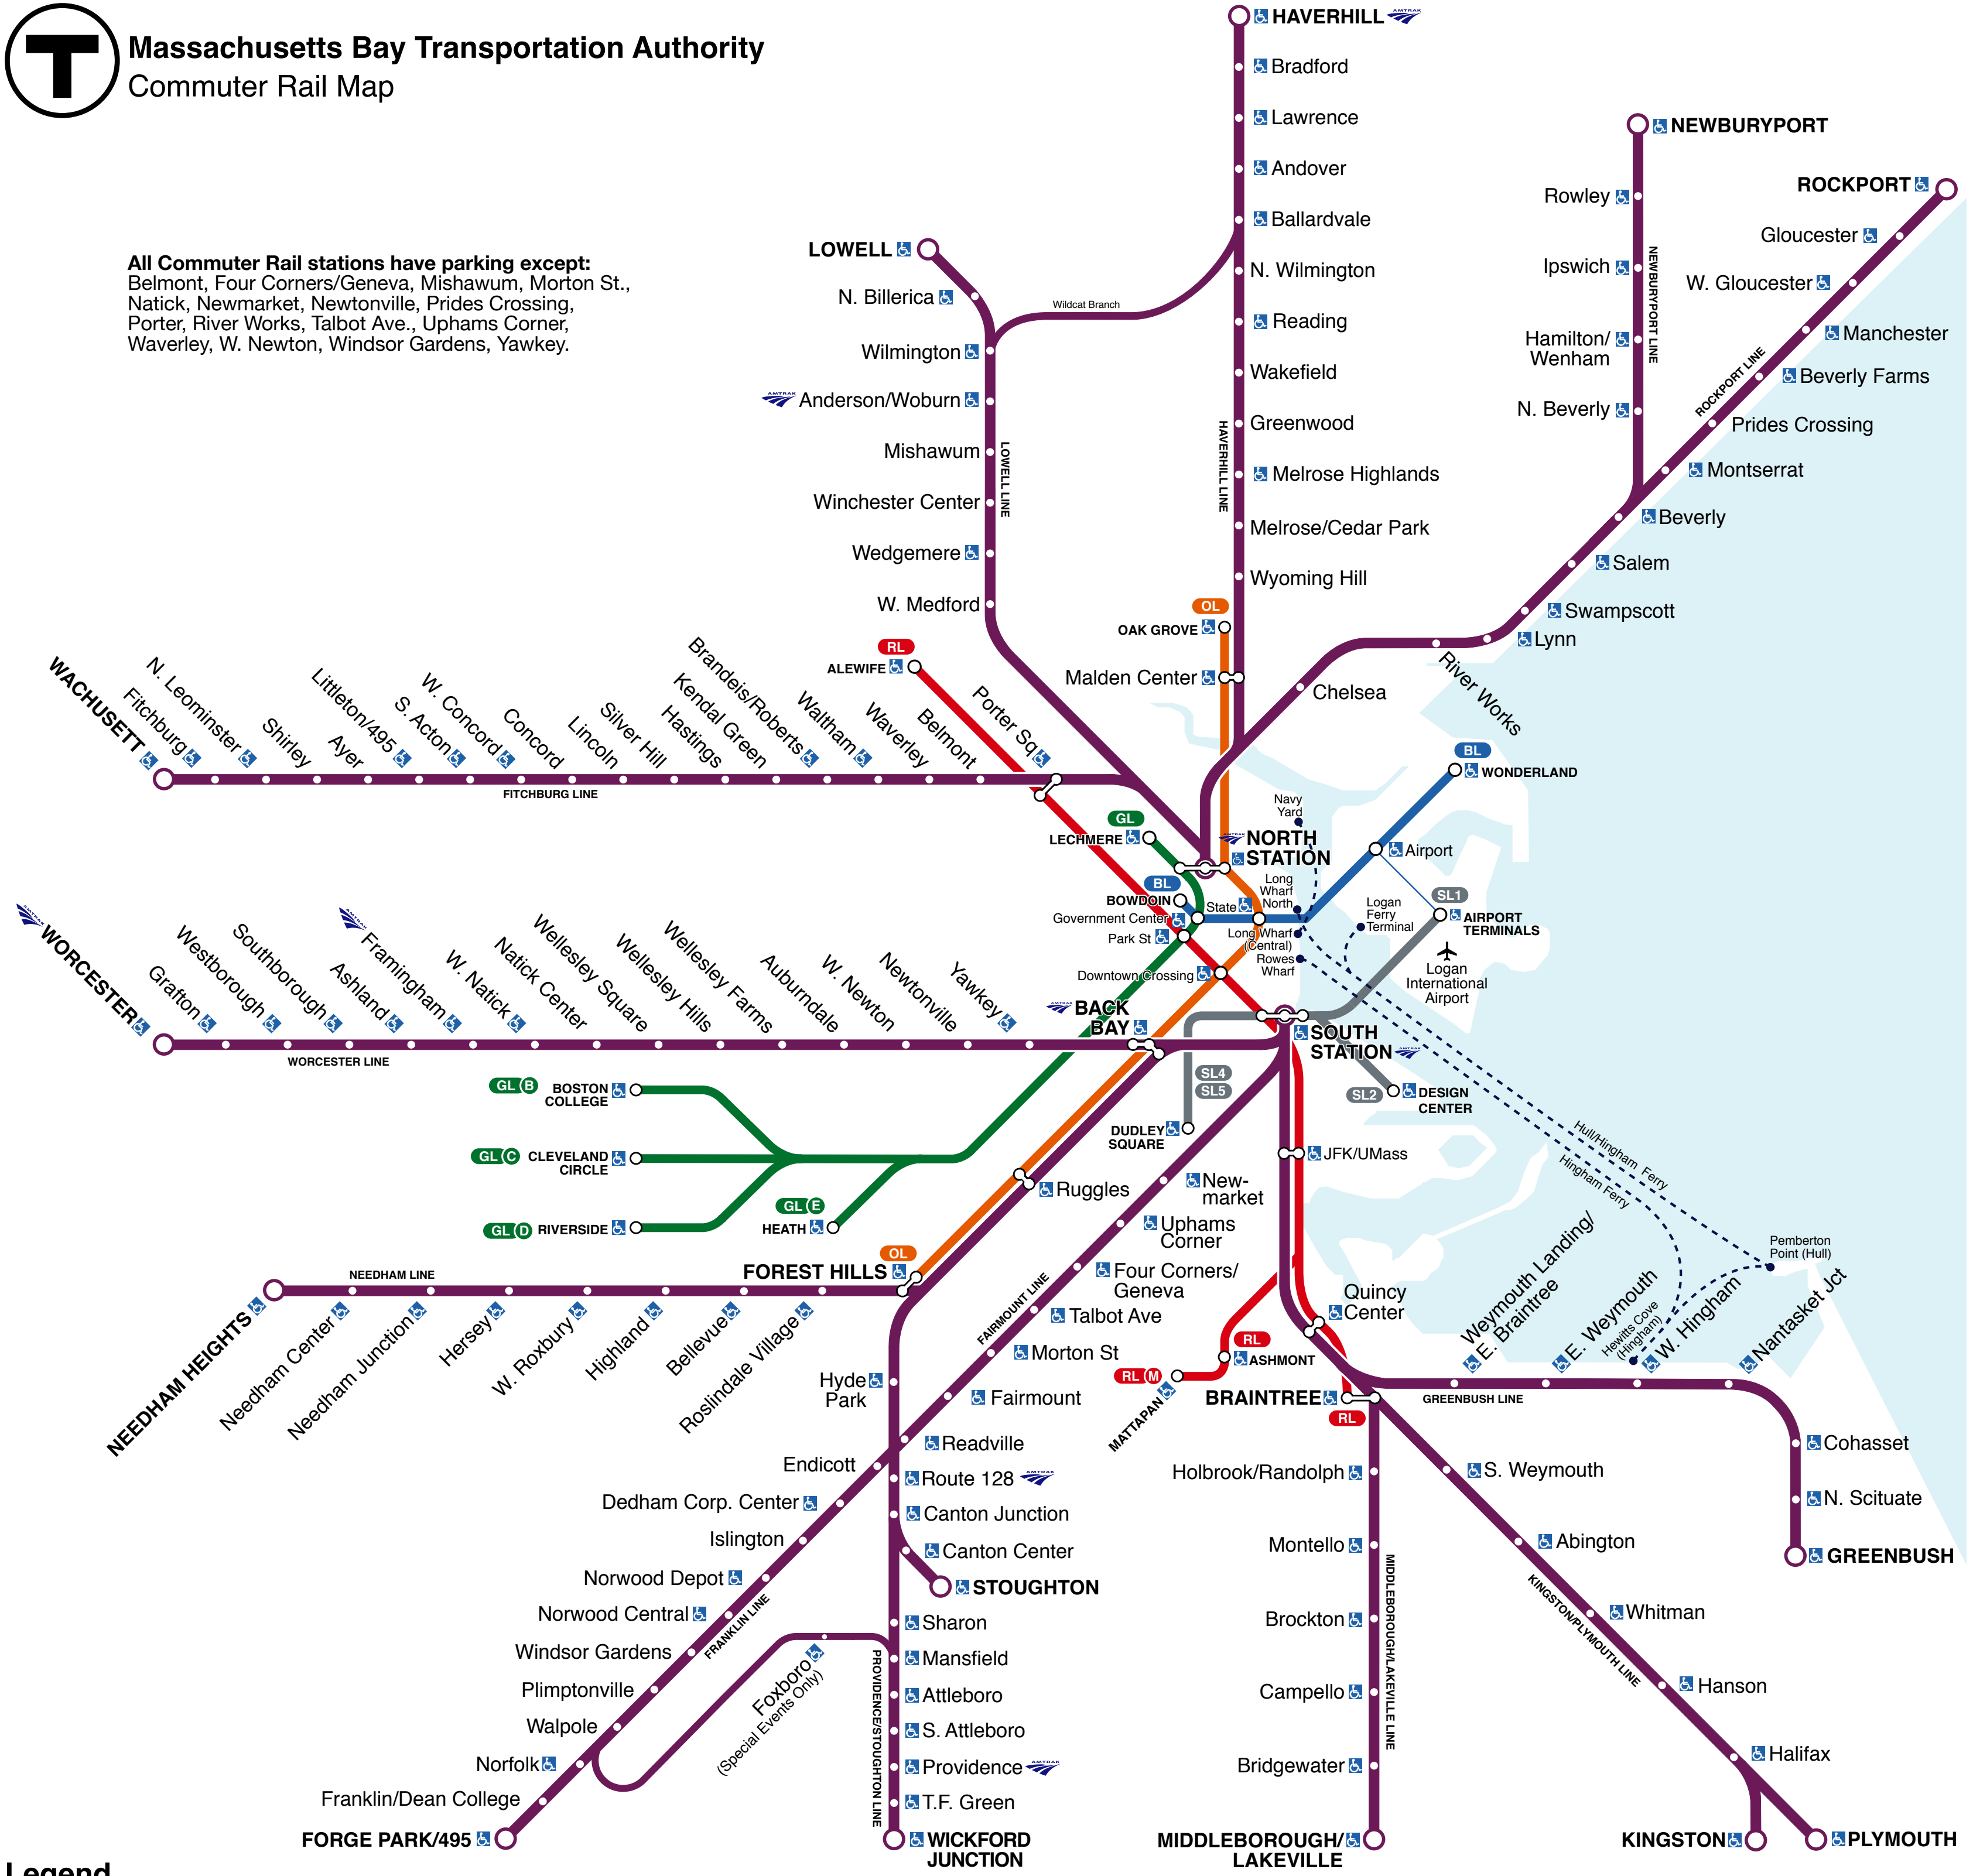

# Massachusetts Bay Transportation Authority Commuter Rail Map

**All Commuter Rail stations have parking except:**  
Belmont, Four Corners/Geneva, Mishawum, Morton St.,  
Natick, Newmarket, Newtonville, Prides Crossing,  
Porter, River Works, Talbot Ave., Uphams Corner,  
Waverley, W. Newton, Windsor Gardens, Yawkey.

## Legend

- COMMUTER RAIL LINES
- Under Construction
- Terminus Station
- RL RED LINE
- M MATTAPAN LINE
- OL ORANGE LINE
- SL SILVER LINE and branches
- GL GREEN LINE and branches
- BL BLUE LINE
- Accessible station  
All MBTA and Massport bus and ferry services are accessible
- Transfer station
- FERRY
- Free Logan Airport shuttle bus
- Amtrak service
- Customer Communications & Travel Info  
617-222-3200, 1-800-392-6100,  
TTY 617-222-5146, www.mbta.com
- MBTA Transit Police: 911  
TTY 617-222-1200
- Elevator/escalator/lift updates: 800-392-6100